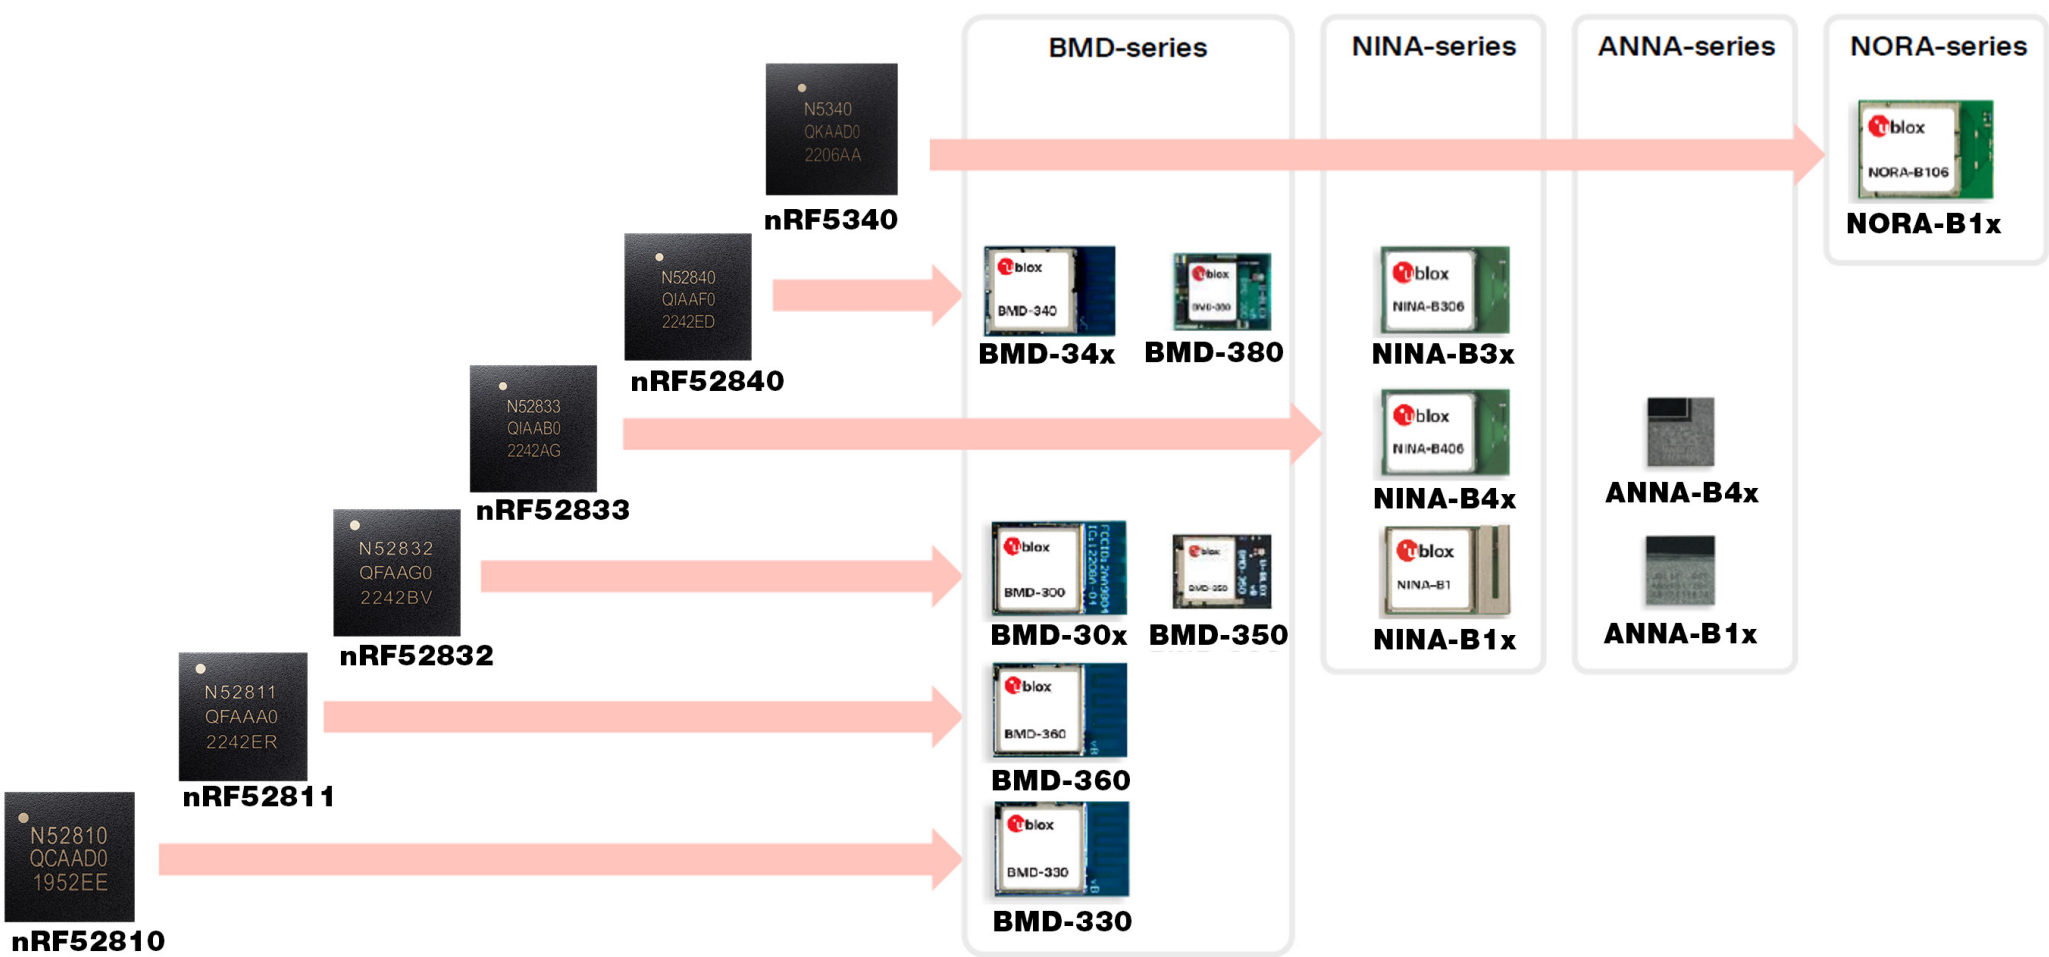

The Ultimate Destination for u-blox Nordic-Based Bluetooth LE Solutions

www.symmetryelectronics.com | 866-506-8829 | info@symmetryelectronics.com

Nordic Chipsets

u-blox Modules

Modules mapped to Nordic's industry-leading Bluetooth chipsets

u-blox is a Nordic Semiconductor Solution Partner for Bluetooth Direction Finding

u-connectLocate - Bluetooth Angle-of-Arrival (AoA) angle data

High performance PCB trace antenna (NINA and NORA series)

Ongoing global certification

Ultra-compact modules

Short range wireless made easy - Wi-Fi, Bluetooth, and multi-radio connectivity with and without embedded MCUs

u-connectXpress AT command software - Eliminate complex software development and costly redesigns